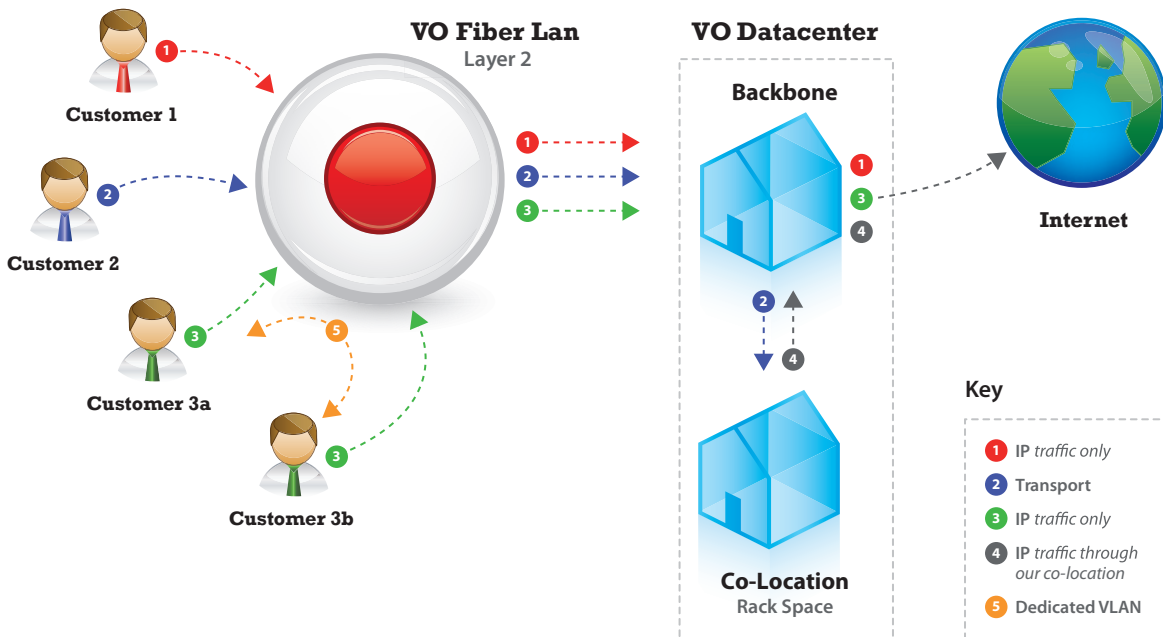

# Fiber Connect

The need for a fast and reliable Internet connection has become increasingly important for today's businesses.

To address these requirements, *Visual Online* (VO) provides a symmetrical Internet connection (offering high speed in both directions) with a guaranteed capacity (bandwidth reserved to your business) ranging from 2 Mbit/s to 1 Gbit/s.

The picture above shows the 3 most usual customer situations

## Customer 1:

A fiber connected from his offices to our *VO Fiber LAN*. His Internet connection is provided from our datacenter (route n°1).

## Customer 3:

His offices, on 2 different locations, can be connected to our *VO Fiber LAN* and then be interconnected on a dedicated VLAN (route n°5). Both sites have access to the Internet via our datacenter (route n°3).