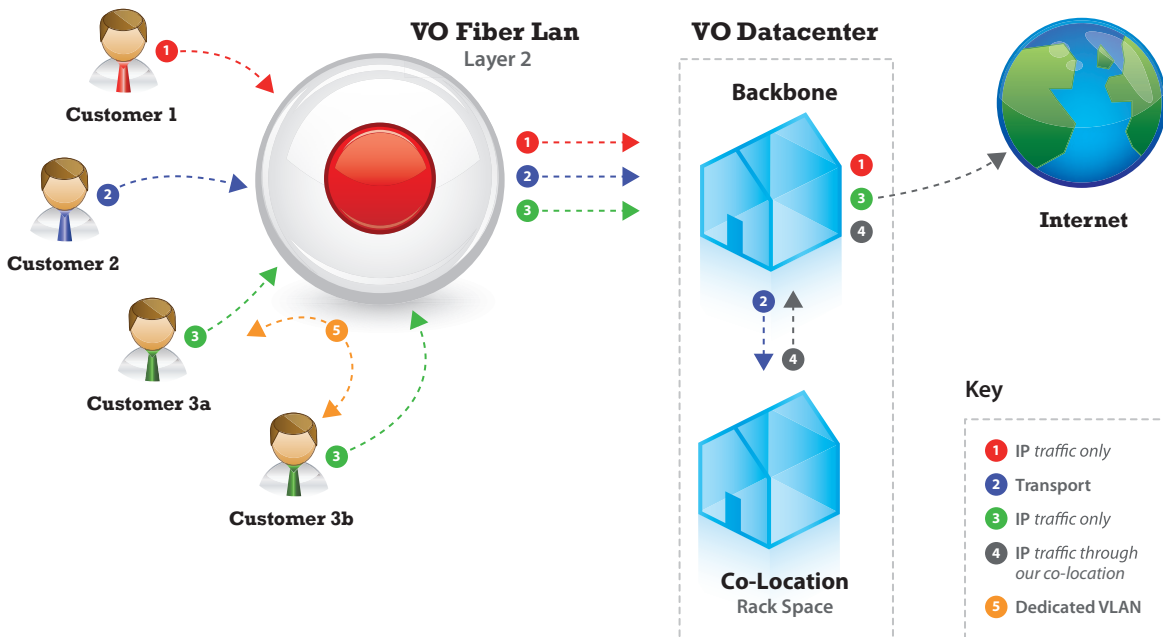

Fiber Connect

The need for a fast and reliable Internet connection has become increasingly important for today's businesses.

To address these requirements, *Visual Online* (VO) provides a symmetrical Internet connection (offering high speed in both directions) with a guaranteed capacity (bandwidth reserved to your business) ranging from 2 Mbit/s to 1 Gbit/s.

The picture above shows the 3 most usual customer situations

Customer 1:

A fiber connected from his offices to our *VO Fiber LAN*. His Internet connection is provided from our datacenter (route n°1).

Customer 2:

As our *VO Fiber LAN* is based on Layer 2 switching, this customer can have a network connection (transport only) in place between his offices and his co-location devices in our datacenter (route n°2). From our datacenter, Internet connectivity is provided (route n°4).

Customer 3:

His offices, on 2 different locations, can be connected to our *VO Fiber LAN* and then be interconnected on a dedicated VLAN (route n°5). Both sites have access to the Internet via our datacenter (route n°3).